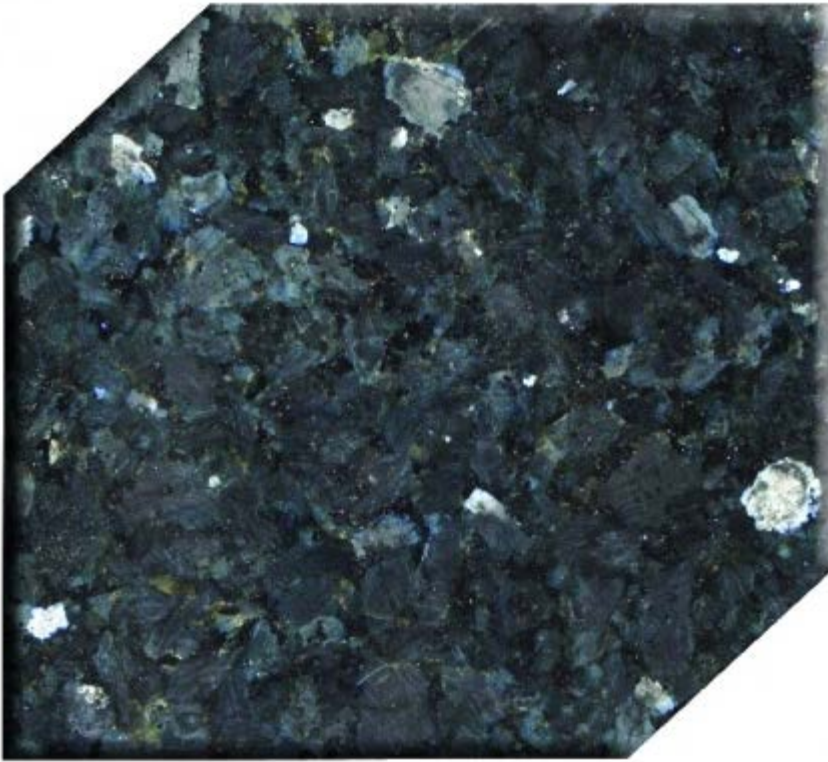

CATANZARO

STONE COLORS

★ MONUMENTS ★

We can do color!

We can source any color granite from anywhere in the world – below are our most popular.

- -
 -
- AMERICAN BLACK - Pennsylvania

- -
 -

AUTUMN MIST - India

- -
 -
- BAHAMA BLUE - India

- -
 -
- BALMORAL RED - Finland

- -
 -
- BARRE GREY MEDIUM - Vermont

- -
 -
- BELLINGHAM - Minnesota

- -
 -
- BLACK STANDARD - S. Africa / Uruguay

- -
 -
- BLACK SUPREME - China

- -
 -
- CHEROKEE WHITE MARBLE - Georgia

- -
 -
- CHINA EVERGREEN - China

- -
 -
- CIVIL GRAY - CHINA

- -
 -
- COFFEE PEARL - India

- -
 -
- COLONIAL ROSE - Canada

- -
 -
- DAKOTA MAHOGANY - S. Dakota

- -
 -
- EMERALD PEARL - Norway

- -
 -
- FLASH IMPALA BLACK - S. Africa

- -
 -
- GALAXY BLACK - India

- -
 -
- GEORGIA BLUE - Georgia

- -
 -
- GEORGIA BLUE DARK

- -
 -
- INDIA MIST - India

- -
 -
- INDIA RED - India

- -
 -
- LABRADOR ANTIQUE - Norway