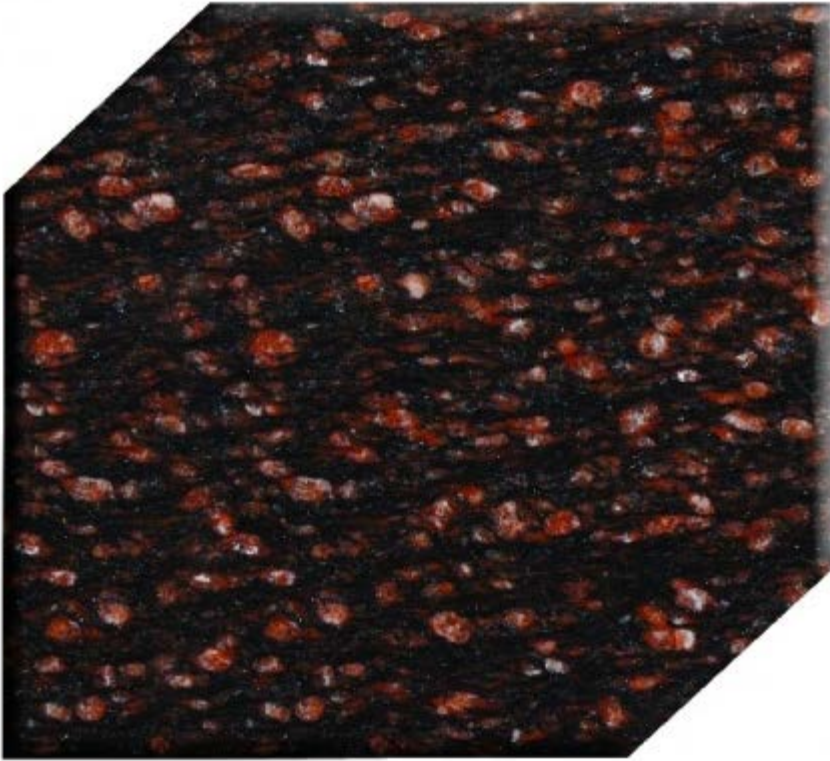

CATANZARO

STONE COLORS

★ MONUMENTS ★

We can do color!

We can source any color granite from anywhere in the world – below are our most popular.

- -
 -
- AMERICAN BLACK - Pennsylvania

- -
 -

AUTUMN MIST - India

- -
 -
- BAHAMA BLUE - India

- -
 -
- BALMORAL RED - Finland

- -
 -
- BARRE GREY MEDIUM - Vermont

- -
 -
- BELLINGHAM - Minnesota

- -
 -
- BLACK STANDARD - S. Africa / Uruguay

- -
 -
- BLACK SUPREME - China

- -
 -
- BLACK ULTIMATE - India

- -
 -
- BLUE PEARL - Norway

- -
 -
- BUTTERFLY BLUE - India

- -
 -
- CANADIAN GREEN - Canada

- -
 -
- CANADIAN MAHOGANY - Canada

- -
 -
- CANADIAN PINK - Canada

- -
 -
- CAT'S EYE - India

- -
 -
- CHEROKEE WHITE MARBLE - Georgia

- -
 -
- CHINA EVERGREEN - China

- -
 -
- CIVIL GRAY - CHINA

- -
 -
- COFFEE PEARL - India

- -
 -
- COLONIAL ROSE - Canada

- -
 -
- DAKOTA MAHOGANY - S. Dakota

- -
 -
- EMERALD PEARL - Norway