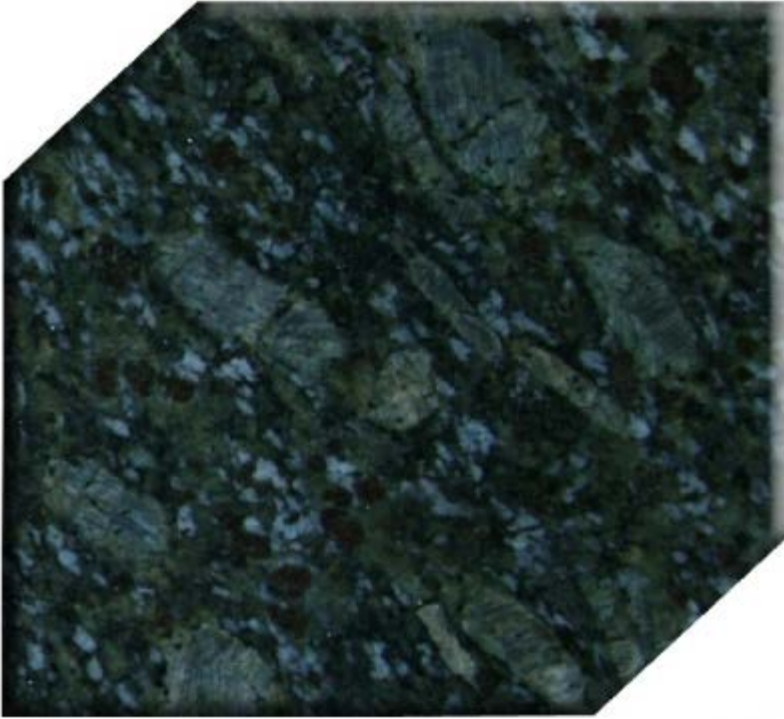

CATANZARO

STONE COLORS

★ MONUMENTS ★

We can do color!

We can source any color granite from anywhere in the world – below are our most popular.

- -
 -
- AMERICAN BLACK - Pennsylvania

- -
 -

AUTUMN MIST - India

- -
 -
- BAHAMA BLUE - India

- -
 -
- BALMORAL RED - Finland

- -
 -
- BARRE GREY MEDIUM - Vermont

- -
 -
- BELLINGHAM - Minnesota

- -
 -
- BLACK STANDARD - S. Africa / Uruguay

- -
 -
- BLACK SUPREME - China

- -
 -
- BLACK ULTIMATE - India

- -
 -
- BLUE PEARL - Norway

- -
 -
- BUTTERFLY BLUE - India

- -
 -
- CANADIAN GREEN - Canada

- -
 -
- CANADIAN MAHOGANY - Canada

- -
 -
- CANADIAN PINK - Canada

- -
 -
- CAT'S EYE - India

- -
 -
- STEEL GREY - India

- -
 -
- WAUSAU RED - Wisconsin