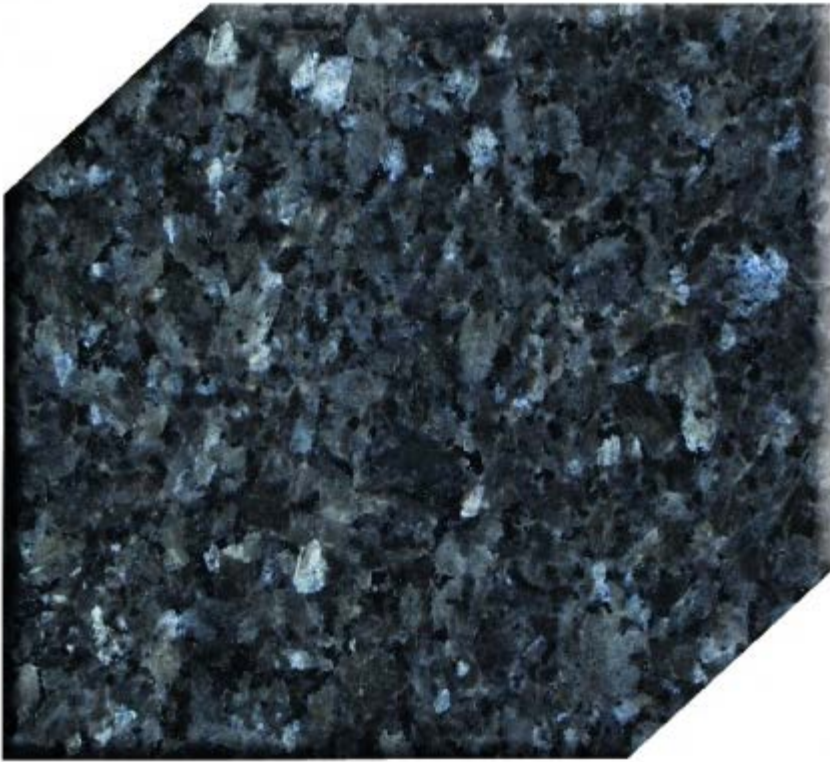

CATANZARO

STONE COLORS

★ MONUMENTS ★

We can do color!

We can source any color granite from anywhere in the world – below are our most popular.

- -
 -
- AMERICAN BLACK - Pennsylvania

- -
 -

AUTUMN MIST - India

- -
 -
- BAHAMA BLUE - India

- -
 -
- BALMORAL RED - Finland

- -
 -
- BARRE GREY MEDIUM - Vermont

- -
 -
- BELLINGHAM - Minnesota

- -
 -
- BLACK STANDARD - S. Africa / Uruguay

- -
 -
- BLACK SUPREME - China

- -
 -
- BLACK ULTIMATE - India

- -
 -
- BLUE PEARL - Norway

- -
 -
- BUTTERFLY BLUE - India

- -
 -
- CANADIAN GREEN - Canada

- -
 -
- CANADIAN MAHOGANY - Canada

- -
 -
- CANADIAN PINK - Canada

- -
 -
- CAT'S EYE - India

- -
 -
- CHEROKEE WHITE MARBLE - Georgia

- -
 -
- CHINA EVERGREEN - China

- -
 -
- CIVIL GRAY - CHINA

- -
 -
- COFFEE PEARL - India

- -
 -
- COLONIAL ROSE - Canada

- -
 -
- DAKOTA MAHOGANY - S. Dakota

- -
 -
- EMERALD PEARL - Norway