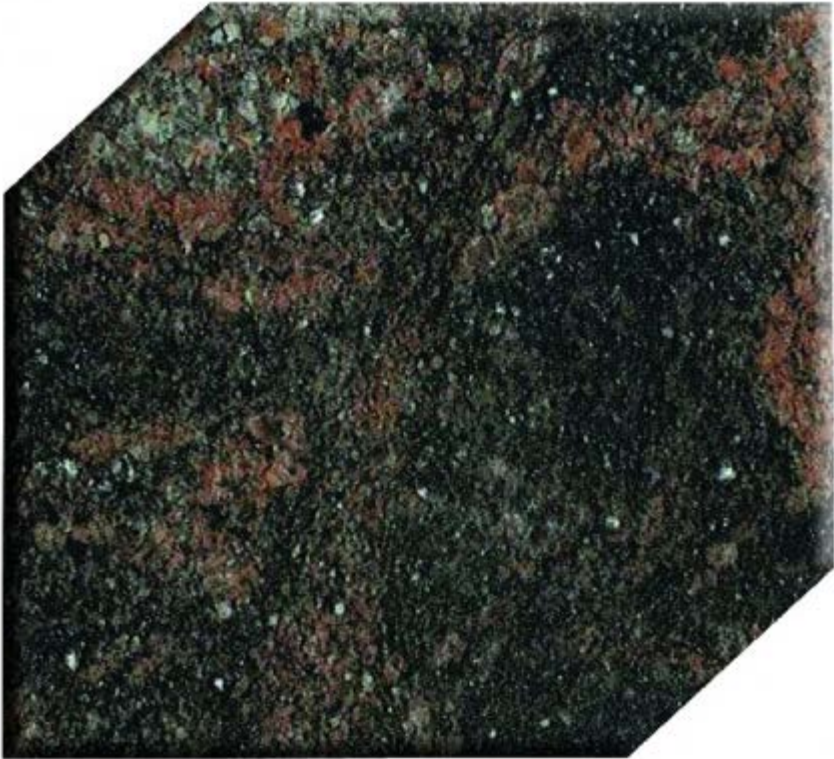

CATANZARO

STONE COLORS

★ MONUMENTS ★

We can do color!

We can source any color granite from anywhere in the world – below are our most popular.

- -
 -
- AMERICAN BLACK - Pennsylvania

- -
 -

AUTUMN MIST - India

- -
 -
- BAHAMA BLUE - India

- -
 -
- BALMORAL RED - Finland

- -
 -
- BARRE GREY MEDIUM - Vermont

- -
 -
- BELLINGHAM - Minnesota

- -
 -
- BLACK STANDARD - S. Africa / Uruguay

- -
 -
- BLACK SUPREME - China

- -
 -
- FLASH IMPALA BLACK - S. Africa

- -
 -
- GALAXY BLACK - India

- -
 -
- GEORGIA BLUE - Georgia

- -
 -
- GEORGIA BLUE DARK

- -
 -
- INDIA MIST - India

- -
 -
- INDIA RED - India

- -
 -
- LABRADOR ANTIQUE - Norway

- -
 -
- STEEL GREY - India

- -
 -
- WAUSAU RED - Wisconsin