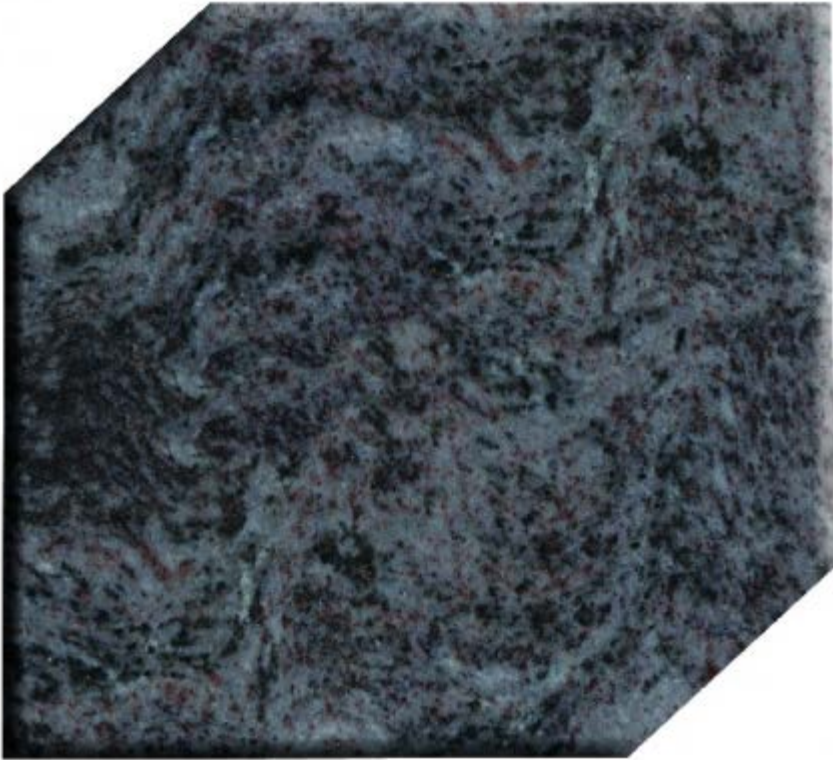

CATANZARO

STONE COLORS

★ MONUMENTS ★

We can do color!

We can source any color granite from anywhere in the world – below are our most popular.

- -
 -
- AMERICAN BLACK - Pennsylvania

- -
 -

AUTUMN MIST - India

- -
 -
- BAHAMA BLUE - India

- -
 -
- BALMORAL RED - Finland

- -
 -
- BARRE GREY MEDIUM - Vermont

- -
 -
- BELLINGHAM - Minnesota

- -
 -
- BLACK STANDARD - S. Africa / Uruguay

- -
 -
- BLACK SUPREME - China