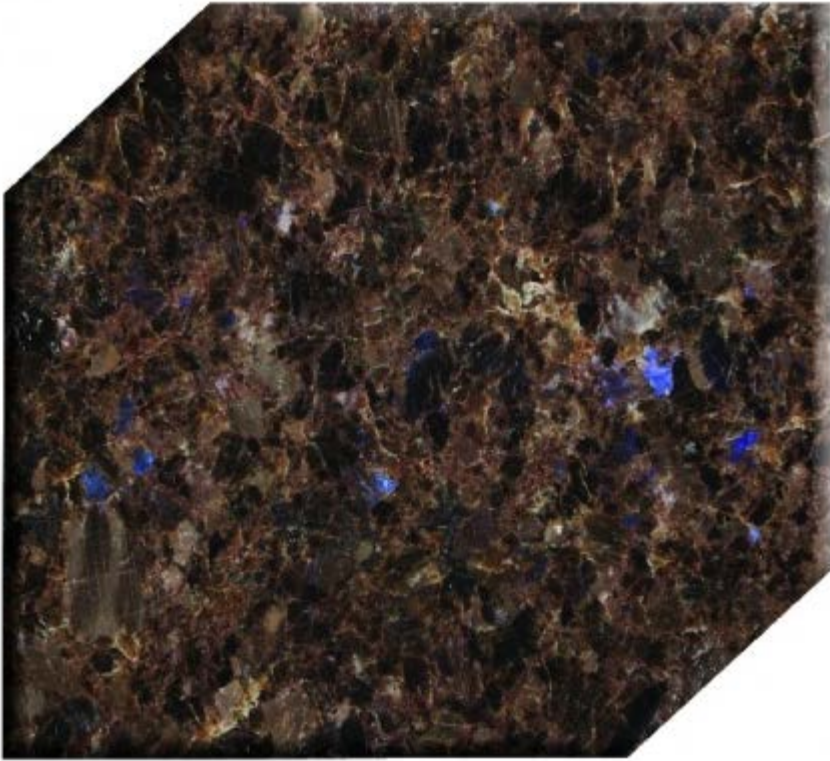

CATANZARO

STONE COLORS

★ MONUMENTS ★

We can do color!

We can source any color granite from anywhere in the world – below are our most popular.

- -
 -
- AMERICAN BLACK - Pennsylvania

- -
 -

AUTUMN MIST - India

- -
 -
- CHEROKEE WHITE MARBLE - Georgia

- -
 -
- CHINA EVERGREEN - China

- -
 -
- CIVIL GRAY - CHINA

- -
 -
- COFFEE PEARL - India

- -
 -
- COLONIAL ROSE - Canada

- -
 -
- DAKOTA MAHOGANY - S. Dakota

- -
 -
- EMERALD PEARL - Norway

- -
 -
- FLASH IMPALA BLACK - S. Africa

- -
 -
- GALAXY BLACK - India

- -
 -
- GEORGIA BLUE - Georgia

- -
 -
- GEORGIA BLUE DARK

- -
 -
- INDIA MIST - India

- -
 -
- INDIA RED - India

- -
 -
- LABRADOR ANTIQUE - Norway

- -
 -
- LEGACY GRAY - China

- -
 -
- MILL LANE - Canada

- -
 -
- MISSOURI RED - Missouri

- -
 -
- MOONLIGHT GREY - Minnesota

- -
 -
- MOUNTAIN ROSE - Canada

- -
 -
- NEWBURY GRAY - China

- -
 -
- PARADISO - India